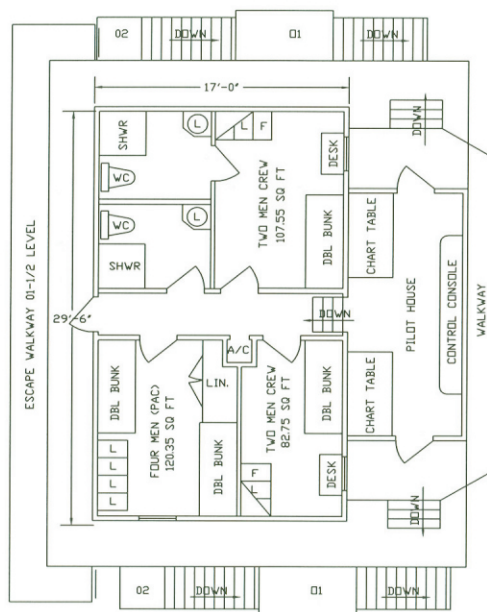

Class 175' Self-Elevating M/V Ram XV, Ram XVI Ram XVII

GENERAL ARRANGEMENT 01 LEVEL
SCALE 1/4" = 1'-0"

GENERAL ARRANGEMENT 02 LEVEL
SCALE 1/4" = 1'-0"

GENERAL ARRANGEMENT 03 LEVEL
SCALE 1/4" = 1'-0"