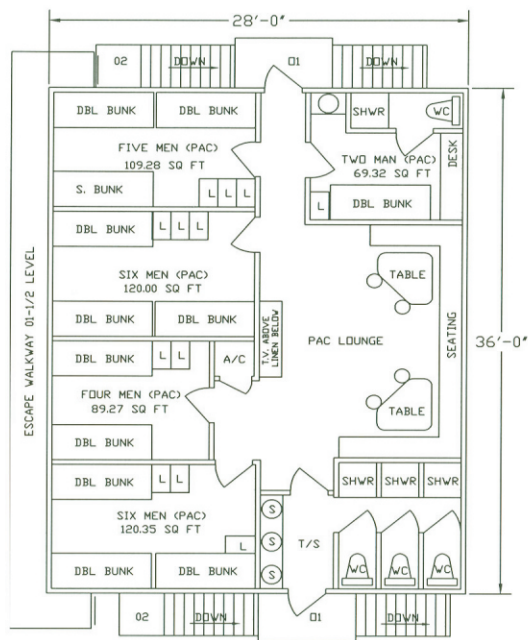

Class 175' Self-Elevating M/V Ram XV, Ram XVI Ram XVII

GENERAL ARRANGEMENT 01 LEVEL
SCALE 1/4" = 1'-0"

GENERAL ARRANGEMENT 02 LEVEL
SCALE 1/4" = 1'-0"

GENERAL ARRANGEMENT 03 LEVEL
SCALE 1/4" = 1'-0"